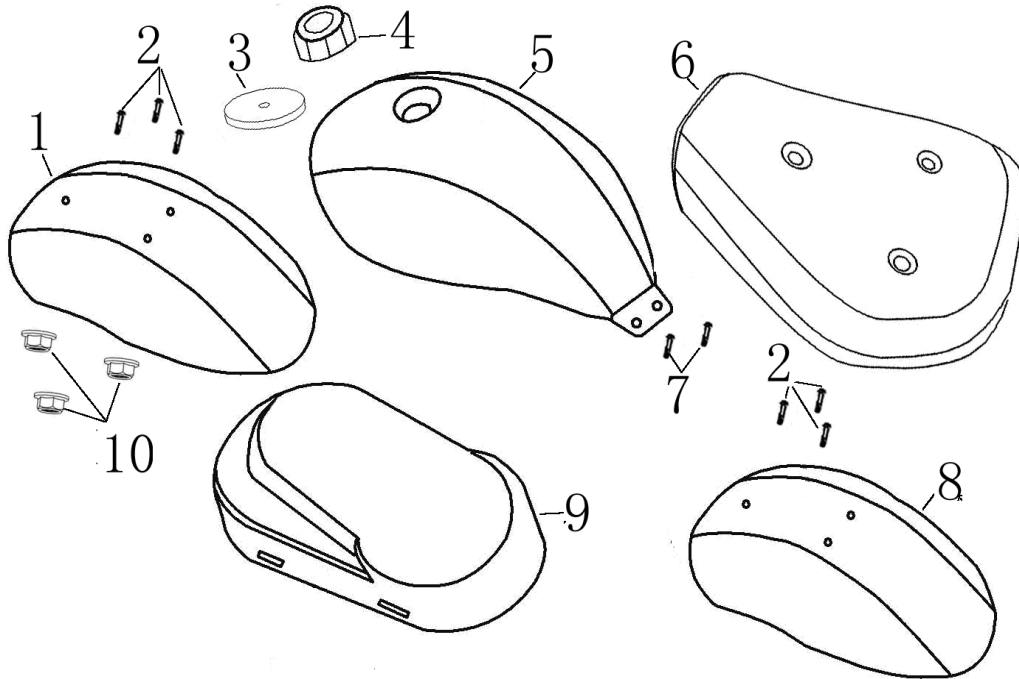

FIG.6 COVER, SEAT

NO.	CODE	DESCRIPTION	QTY.
1	65001-PL	FRONT FENDER (PLASTIC)	1
2	578906016100	FLANGE BOLT M6X16	6
3	65005-PL	DUMMY FUEL TANK CAP WASHER	1
4	65002-PL	DUMMY FUEL TANK CAP	1
5	65003-PL	DUMMY FUEL TANK	1
6	51000-PL	SEAT COMP.	1
7	578706012100	FLANGE BOLT M6X12	2
8	65001-PL	REAR FENDER (PLASTIC)	1
9	65008-PL	CLUTCH COVER	1
10	617706000100	FLANGE NUT M6	7