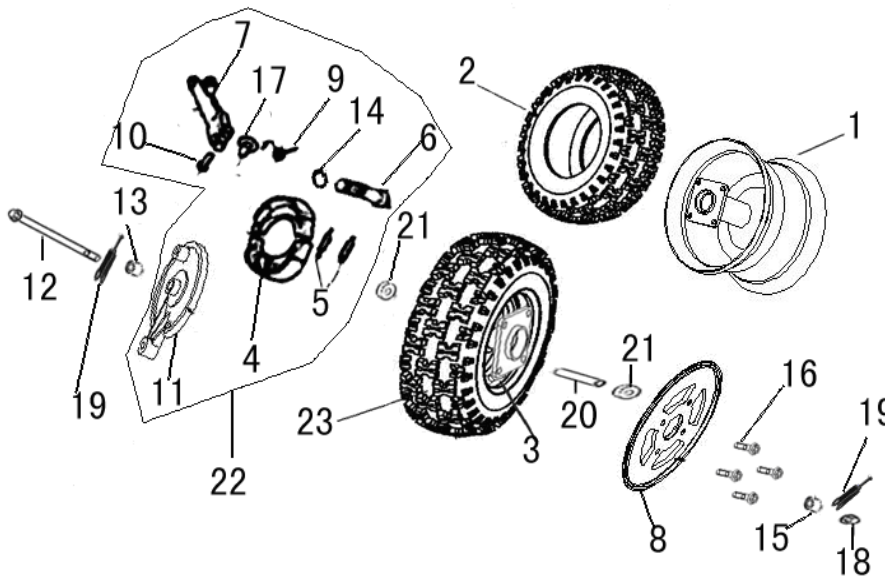

FIG.8 REAR WHEEL

NO.	CODE	DESCRIPTION	QTY.
1	54110-L	REAR RIM	1
2	44003-L	REAR TIRE 19x7-8	1
3	44010-L	AIR VALVE	1
4	54210-L	BRAKE CALIPER PAD SET	1
5	54002-L	BRAKE CALIPER PAD SET TENSION SPRING	2
6	54003-L	REAR BRAKE CAMSHAFT	1
7	54007-L	REAR BRAKE ARM	1
8	54006-L	GEAR-38T-420	1
9	54008-L	REAR BRAKE RETURN SPRING	1
10	08012-L	REAR BRAKE ARM ERECTION BOLT M6X35	1
11	54220-L	REAR BRAKE HUB CAP	1
12	54001-L	REAR AXLE M14X1.5-330	1
13	54004-PL	REAR WHEEL SPACER BUSHING R Φ22xΦ16-47	1
14	54021-L	O-RING	1
15	54006-PL	REAR WHEEL SPACER BUSHING L Φ22xΦ16-36	1
16	578908025125	FLANGE BOLT M8X25	4
17	54009-L	REAR BRAKE ARM INDICATOR	1
18	618708000150	LOCKING NUT M14*1.5	1
19	54030-L	CHAIN ADJUSTER COMP.	2
20	54011-L	REAR WHEEL BEARING SPACER BUSHING	1
21	6202-2RS	BEARING 6202-2RS	2
22	54200-L	REAR DRUM BRAKE COMP.	1
23	54100-L	REAR WHEEL ASSY.	1

Parts available online at www.GoPowerSports.com