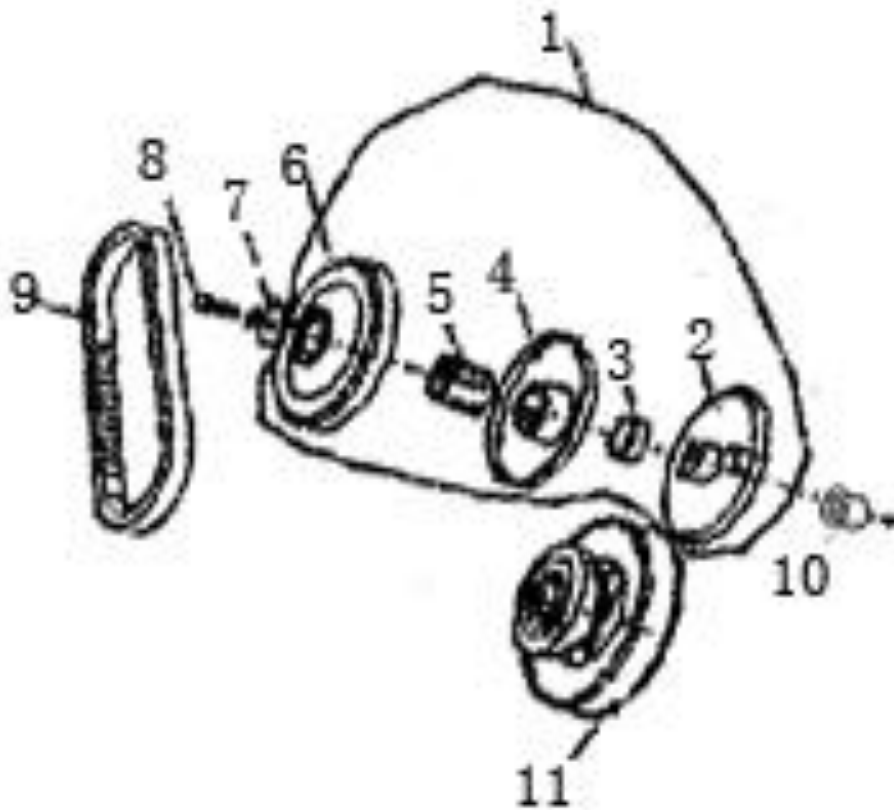

Parts available online at www.GoPowerSports.com

FIG.8 REAR WHEEL

NO.	CODE	DESCRIPTION	QTY.
1	54110-L	REAR RIM	1
2	44003-L	REAR TIRE 19x7-8	1
3	44010-L	AIR VALVE	1
4	54210-L	BRAKE CALIPER PAD SET	1
5	54002-L	BRAKE CALIPER PAD SET TENSION SPRING	2
6	54003-L	REAR BRAKE CAMSHAFT	1
7	54007-L	REAR BRAKE ARM	1
8	54006-L	GEAR-38T-420	1
9	54008-L	REAR BRAKE RETURN SPRING	1
10	08012-L	REAR BRAKE ARM ERECTION BOLT M6X35	1
11	54220-L	REAR BRAKE HUB CAP	1
12	54001-L	REAR AXLE M14X1.5-330	1
13	54004-PL	REAR WHEEL SPACER BUSHING R Φ22xΦ16-47	1
14	54021-L	O-RING	1
15	54006-PL	REAR WHEEL SPACER BUSHING L Φ22xΦ16-36	1
16	578908025125	FLANGE BOLT M8X25	4
17	54009-L	REAR BRAKE ARM INDICATOR	1
18	618708000150	LOCKING NUT M14*1.5	1
19	54030-L	CHAIN ADJUSTER COMP.	2
20	54011-L	REAR WHEEL BEARING SPACER BUSHING	1
21	6202-2RS	BEARING 6202-2RS	2
22	54200-L	REAR DRUM BRAKE COMP.	1
23	54100-L	REAR WHEEL ASSY.	1

Parts available online at www.GoPowerSports.com

FIG.9 ENGINE

NO.	CODE	DESCRIPTION	QTY.
1	10000-L	ENGINE COMP. JF168FLH-7D	1
2	578708055125	FLANGE BOLT M8x55	4
3	930008000000	LOCKING WASHER φ8	4
4	970008000000	FLAT WASHER φ8	4
5	618708000125	LOCKING NUT M8	4
6	10011-PL	ENGINE CUSHIONφ12xΦ30x20	4
7	10012-PL	ENGINE BUSHINGφ8.5xΦ12x20	4
8	50001-80	FUEL TANK CUSHION Φ10*Φ22*4	2
9	617706000100	FLANGE NUT M6	2
10	81100-L	HEADLIGHT COMP	1
11	81101-L	HEADLIGHT BULB	1
12	50100-L	FUEL TANK COMP.	1
13	80025-L	CABLE	1
14	JF168-N-08	FUEL TANK SWITCH	1
15	6.000.145-250	FUEL TANK CAP	1

Parts available online at www.GoPowerSports.com

FIG.10 CVT

NO.	CODE	DESCRIPTION	QTY.
1	9.500.001	FRONT CLUTCH 80T	1
2	8.146.098	SHEAVE, STATIONARY	1
3	8.146.099	BUSHING	1
4	8.147.000	SHEAVE, MOVEABLE	1
5	8.147.001	HUB	1
6	8.147.002	DRUM	1
7	9.300.008	BUSHING BOLCK	1
8	GB5787	BOLT, M8X40	1
9	9.100.018	BELT	1
10	8.010.094	COLLAR $\Phi 30 \times \Phi 20 \times 12.5$	1
11	9.500.010	DRIVEN PULLEY	1