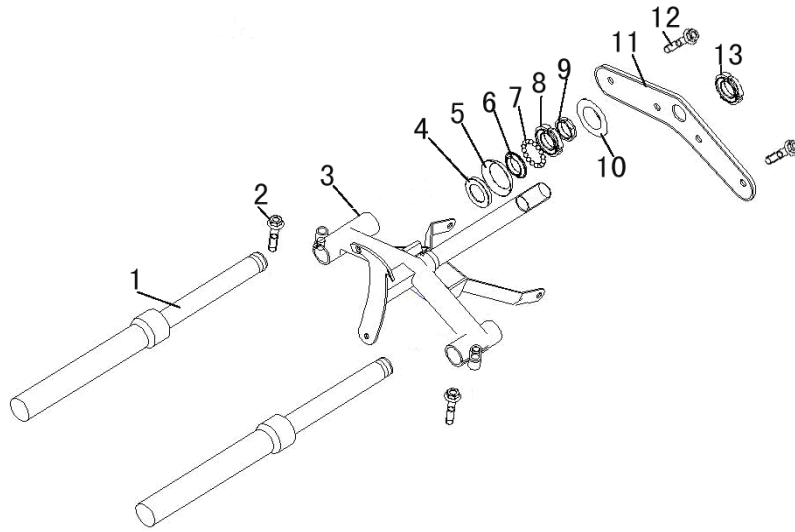

FIG.5 FRONT FORK ASSY

NO.	CODE	DESCRIPTION	QTY.
1	40320-PL	SHOCK ABSORBER ASSY. FR	2
2	578710035125	FLANGE BOLT M10X1.25X35	2
3	43100-PL	FRONT FORK WELDING COMP.	1
4	43004-L	LOWER BEARING STEEL BOWL	1
5	43003-L	LOWER BEARING PROCURED BOWL	1
6	43002-L	UPPER BEARING STEEL BOWL	1
7	43005-L	BALL BEARING	2
8	43001-L	UPPER BEARING PROCURED BOWL	1
9	43008-L	FRONT FORK BOLT M25*1	1
10	58001-L	STEERING SHAFT WASHER	1
11	43102-L	CONNECTING PLATE	4
12	43021-PL	FLANGE BOLT M12x1.25x12	2
13	43008-L	FRONT FORK BOLT M25*1	1

Parts available online at www.GoPowerSports.com