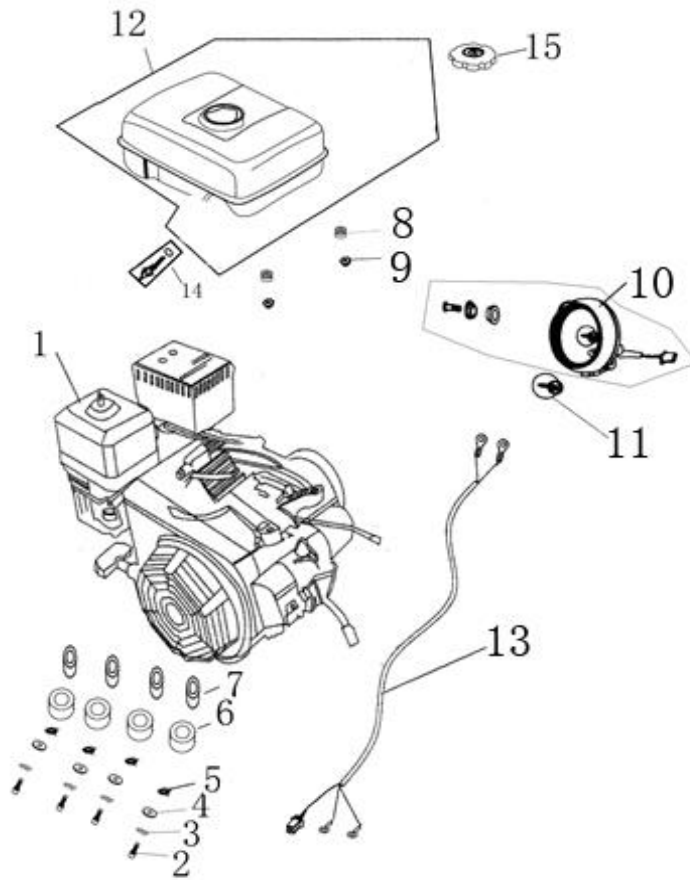

Parts available online at www.GoPowerSports.com

FIG.8 REAR WHEEL

NO.	CODE	DESCRIPTION	QTY.
1	54110-L	REAR RIM	1
2	44003-L	REAR TIRE 19x7-8	1
3	44010-L	AIR VALVE	1
4	54210-L	BRAKE CALIPER PAD SET	1
5	54002-L	BRAKE CALIPER PAD SET TENSION SPRING	2
6	54003-L	REAR BRAKE CAMSHAFT	1
7	54007-L	REAR BRAKE ARM	1
8	54006-L	GEAR-38T-420	1
9	54008-L	REAR BRAKE RETURN SPRING	1
10	08012-L	REAR BRAKE ARM ERECTION BOLT M6X35	1
11	54220-L	REAR BRAKE HUB CAP	1
12	54001-L	REAR AXLE M14X1.5-330	1
13	54004-PL	REAR WHEEL SPACER BUSHING R Φ22xΦ16-47	1
14	54021-L	O-RING	1
15	54006-PL	REAR WHEEL SPACER BUSHING L Φ22xΦ16-36	1
16	578908025125	FLANGE BOLT M8X25	4
17	54009-L	REAR BRAKE ARM INDICATOR	1
18	618708000150	LOCKING NUT M14*1.5	1
19	54030-L	CHAIN ADJUSTER COMP.	2
20	54011-L	REAR WHEEL BEARING SPACER BUSHING	1
21	6202-2RS	BEARING 6202-2RS	2
22	54200-L	REAR DRUM BRAKE COMP.	1
23	54100-L	REAR WHEEL ASSY.	1

Parts available online at www.GoPowerSports.com

FIG.9 ENGINE

NO.	CODE	DESCRIPTION	QTY.
1	10000-L	ENGINE COMP. JF168FLH-7D	1
2	578708055125	FLANGE BOLT M8x55	4
3	930008000000	LOCKING WASHER φ8	4
4	970008000000	FLAT WASHER φ8	4
5	618708000125	LOCKING NUT M8	4
6	10011-PL	ENGINE CUSHIONφ12xΦ30x20	4
7	10012-PL	ENGINE BUSHINGφ8.5xΦ12x20	4
8	50001-80	FUEL TANK CUSHION Φ10*Φ22*4	2
9	617706000100	FLANGE NUT M6	2
10	81100-L	HEADLIGHT COMP	1
11	81101-L	HEADLIGHT BULB	1
12	50100-L	FUEL TANK COMP.	1
13	80025-L	CABLE	1
14	JF168-N-08	FUEL TANK SWITCH	1
15	6.000.145-250	FUEL TANK CAP	1

Parts available online at www.GoPowerSports.com

FIG.10 CVT

NO.	CODE	DESCRIPTION	QTY.
1	9.500.001	FRONT CLUTCH 80T	1
2	8.146.098	SHEAVE, STATIONARY	1
3	8.146.099	BUSHING	1
4	8.147.000	SHEAVE, MOVEABLE	1
5	8.147.001	HUB	1
6	8.147.002	DRUM	1
7	9.300.008	BUSHING BOLCK	1
8	GB5787	BOLT, M8X40	1
9	9.100.018	BELT	1
10	8.010.094	COLLAR $\Phi 30 \times \Phi 20 \times 12.5$	1
11	9.500.010	DRIVEN PULLEY	1