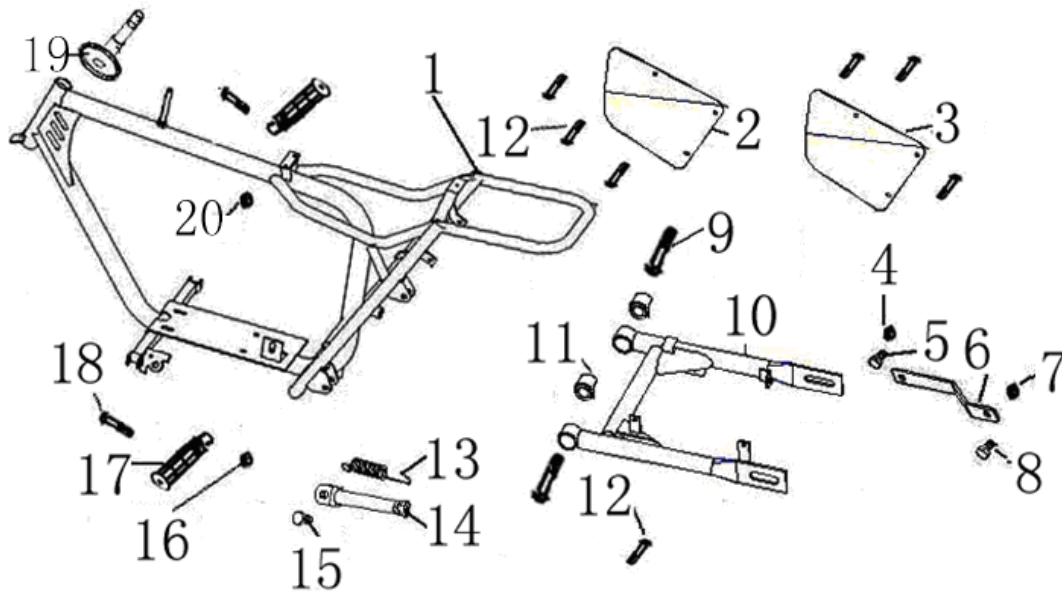

MINI BIKE-2 WITH BELT CVT

VERSION 1.0

2015-06-27

Parts available online at www.GoPowerSports.com

FIG. 1 FRAME GROUP

NO.	CODE	DESCRIPTION	QTY.
1	57100-PL	FRAME BODY COMP.	1
2	58001-PL	DUMMY PLATE. L	1
3	58002-PL	DUMMY PLATE. R	1
4	618710000125	LOCKING NUT M10x1.25	3
5	578910020125	FLANGE BOLT M10X1.25X20	1
6	58004-L	RR. BRAKE CONNECTING ROD	1
7	618708000125	LOCKING NUT M8x1.25	1
8	58007-L	STEPS BOLT M8 (RR. BRAKE CONNECTING ROD)	1
9	578910060125	FLANGE BOLT M10*1.25*60	2
10	58210-PL	REAR SWING ARM	1
11	7.020.077	SHOCK ABSORBING BUSHING φ10*φ30*30/35	2
12	578906016125	FLANGE BOLT M8X1.25X16	6
13	58401-L	SIDE STAND SPRING	1
14	58410--PL	SIDE STAND	1
15	58402-L	SIDE STAND BOLT	1
16	618706000000	LOCKING NUT M6	2
17	58510-L	PEDAL	2
18	578906035100	FLANGE BOLT M6X35	2
19	58310-PL	DUMMY FUEL TANK BRACKET	1
20	617008000125	NUT M8	1

Parts available online at www.GoPowerSports.com

FIG. 2 DRIVE ASSY

NO.	CODE	DESCRIPTION	QTY.
1	420-10	420 CHAIN MASTER LINK	1
2	420-104	DRIVE CHAIN 420-104	1
3	578908016125	FLANGE BOLT M8X1.25X16	4
4	6003-2RS	BEARING 6003-2RS	2
5	10101-PL1	TRANSITIONAL SHAFT	1
6	8011077080G000	OUTPUT GEAR-10T-420	1
7	618716000150	LOCKING NUT M16X1.5	1
8	58202-L	TRANSITIONAL SHAFT BEARING BUSHING 22X17.2-43	1
9	58200-PL	TRANSITIONAL SHAFT BRACKET	1
10	578906012100	FLANGE BOLT M6X12	2
11	58003-PL	CHAIN COVER	1
12	58209-PL1	KEY 5X5-70	1

FIG.3 REAR SHOCK ASSY.

NO.	CODE	DESCRIPTION	QTY.
1	63100-PL	SHOCK ABSORBER ASSY. RR	2
2	578710040125	FLANGE BOLT M10*1.25*40	4
3	618710000125	LOCKING NUT M10X1.25	4

FIG.4 HANDLE BAR ASSY.

NO.	CODE	DESCRIPTION	QTY.
1	578108030125	BOLT M10X27X1.25	1
2	40510-L	THROTTLE BRAK CET COMP.	1
3	60120-L	THROTTLE CABLE COMP.	1
4	58193-N	GRIP L.	1
5	40101-L	HANDLE BAR	2
6	43014-L	HANDLE BAR UPPER FIXED SEAT	4
7	578708030125	FLANGE BOLT M8X30	2
8	43015-L	HANDLEBAR LOWER FIXED SEAT	1
9	40090-L	BRAKE LEVER	1
10	40270-L	BRAKE CABLE	1
11	40520-L	GRIP R.	2
12	618710000125	LOCKING NUT M10*1.25	1
13	40600-L	ENGINE STOP BUTTON	2