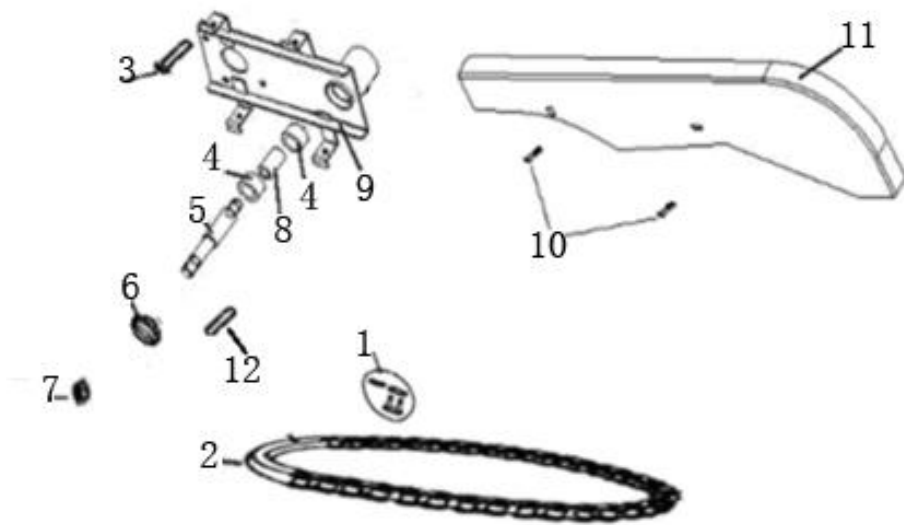

MINI BIKE-2 WITH BELT CVT

VERSION 1.0

2015-06-27

Parts available online at www.GoPowerSports.com

FIG. 1 FRAME GROUP

NO.	CODE	DESCRIPTION	QTY.
1	57100-PL	FRAME BODY COMP.	1
2	58001-PL	DUMMY PLATE. L	1
3	58002-PL	DUMMY PLATE. R	1
4	618710000125	LOCKING NUT M10x1.25	3
5	578910020125	FLANGE BOLT M10X1.25X20	1
6	58004-L	RR. BRAKE CONNECTING ROD	1
7	618708000125	LOCKING NUT M8x1.25	1
8	58007-L	STEPS BOLT M8 (RR. BRAKE CONNECTING ROD)	1
9	578910060125	FLANGE BOLT M10*1.25*60	2
10	58210-PL	REAR SWING ARM	1
11	7.020.077	SHOCK ABSORBING BUSHING φ10*φ30*30/35	2
12	578906016125	FLANGE BOLT M8X1.25X16	6
13	58401-L	SIDE STAND SPRING	1
14	58410--PL	SIDE STAND	1
15	58402-L	SIDE STAND BOLT	1
16	618706000000	LOCKING NUT M6	2
17	58510-L	PEDAL	2
18	578906035100	FLANGE BOLT M6X35	2
19	58310-PL	DUMMY FUEL TANK BRACKET	1
20	617008000125	NUT M8	1

Parts available online at www.GoPowerSports.com

FIG. 2 DRIVE ASSY

NO.	CODE	DESCRIPTION	QTY.
1	420-10	420 CHAIN MASTER LINK	1
2	420-104	DRIVE CHAIN 420-104	1
3	578908016125	FLANGE BOLT M8X1.25X16	4
4	6003-2RS	BEARING 6003-2RS	2
5	10101-PL1	TRANSITIONAL SHAFT	1
6	8011077080G000	OUTPUT GEAR-10T-420	1
7	618716000150	LOCKING NUT M16X1.5	1
8	58202-L	TRANSITIONAL SHAFT BEARING BUSHING 22X17.2-43	1
9	58200-PL	TRANSITIONAL SHAFT BRACKET	1
10	578906012100	FLANGE BOLT M6X12	2
11	58003-PL	CHAIN COVER	1
12	58209-PL1	KEY 5X5-70	1

FIG.3 REAR SHOCK ASSY.

NO.	CODE	DESCRIPTION	QTY.
1	63100-PL	SHOCK ABSORBER ASSY. RR	2
2	578710040125	FLANGE BOLT M10*1.25*40	4
3	618710000125	LOCKING NUT M10X1.25	4

FIG.4 HANDLE BAR ASSY.

NO.	CODE	DESCRIPTION	QTY.
1	578108030125	BOLT M10X27X1.25	1
2	40510-L	THROTTLE BRAK CET COMP.	1
3	60120-L	THROTTLE CABLE COMP.	1
4	58193-N	GRIP L.	1
5	40101-L	HANDLE BAR	2
6	43014-L	HANDLE BAR UPPER FIXED SEAT	4
7	578708030125	FLANGE BOLT M8X30	2
8	43015-L	HANDLEBAR LOWER FIXED SEAT	1
9	40090-L	BRAKE LEVER	1
10	40270-L	BRAKE CABLE	1
11	40520-L	GRIP R.	2
12	618710000125	LOCKING NUT M10*1.25	1
13	40600-L	ENGINE STOP BUTTON	2