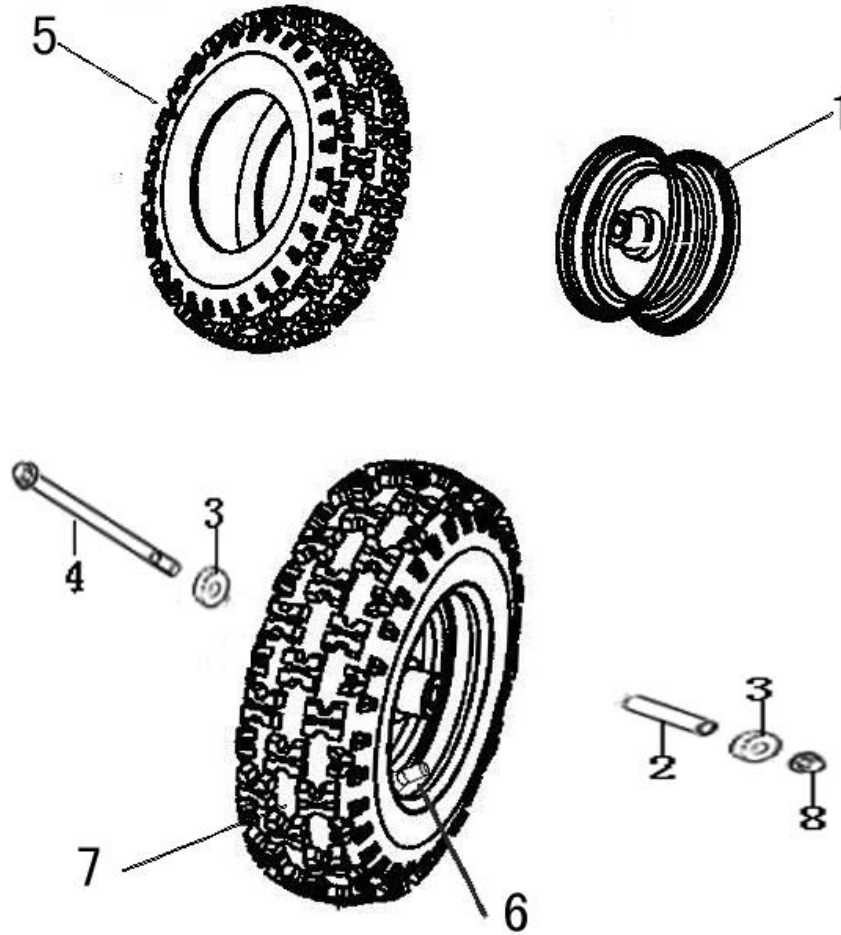

FIG.7 FRONT WHEEL

NO.	CODE	DESCRIPTION	QTY.
1	44110-L	FRONT RIM	1
2	44002-L	FRONT SPACER BUSHING	1
3	6202-2RS	BEARING 6202-2RS	2
4	44001-L	FRONT AXLE M14x1.5x310	1
5	44003-L	FRONT TIRE 19x7-8	1
6	44010-L	AIR VALVE	1
7	44100-L	FRONT WHEEL ASSY	1
8	618714000150	LOCKING NUT M14*1.5	1

Parts available online at www.GoPowerSports.com