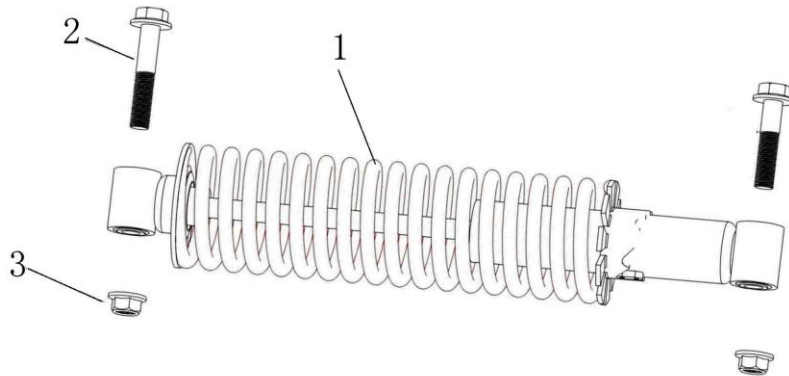

MINI BIKE-2 WITH BELT CVT

VERSION 1.0

2015-06-27

Parts available online at www.GoPowerSports.com

FIG. 1 FRAME GROUP

NO.	CODE	DESCRIPTION	QTY.
1	57100-PL	FRAME BODY COMP.	1
2	58001-PL	DUMMY PLATE. L	1
3	58002-PL	DUMMY PLATE. R	1
4	618710000125	LOCKING NUT M10x1.25	3
5	578910020125	FLANGE BOLT M10X1.25X20	1
6	58004-L	RR. BRAKE CONNECTING ROD	1
7	618708000125	LOCKING NUT M8x1.25	1
8	58007-L	STEPS BOLT M8 (RR. BRAKE CONNECTING ROD)	1
9	578910060125	FLANGE BOLT M10*1.25*60	2
10	58210-PL	REAR SWING ARM	1
11	7.020.077	SHOCK ABSORBING BUSHING φ10*φ30*30/35	2
12	578906016125	FLANGE BOLT M8X1.25X16	6
13	58401-L	SIDE STAND SPRING	1
14	58410--PL	SIDE STAND	1
15	58402-L	SIDE STAND BOLT	1
16	618706000000	LOCKING NUT M6	2
17	58510-L	PEDAL	2
18	578906035100	FLANGE BOLT M6X35	2
19	58310-PL	DUMMY FUEL TANK BRACKET	1
20	617008000125	NUT M8	1

Parts available online at www.GoPowerSports.com

FIG. 2 DRIVE ASSY

NO.	CODE	DESCRIPTION	QTY.
1	420-10	420 CHAIN MASTER LINK	1
2	420-104	DRIVE CHAIN 420-104	1
3	578908016125	FLANGE BOLT M8X1.25X16	4
4	6003-2RS	BEARING 6003-2RS	2
5	10101-PL1	TRANSITIONAL SHAFT	1
6	8011077080G000	OUTPUT GEAR-10T-420	1
7	618716000150	LOCKING NUT M16X1.5	1
8	58202-L	TRANSITIONAL SHAFT BEARING BUSHING 22X17.2-43	1
9	58200-PL	TRANSITIONAL SHAFT BRACKET	1
10	578906012100	FLANGE BOLT M6X12	2
11	58003-PL	CHAIN COVER	1
12	58209-PL1	KEY 5X5-70	1

FIG.3 REAR SHOCK ASSY.

NO.	CODE	DESCRIPTION	QTY.
1	63100-PL	SHOCK ABSORBER ASSY. RR	2
2	578710040125	FLANGE BOLT M10*1.25*40	4
3	618710000125	LOCKING NUT M10X1.25	4

FIG.4 HANDLE BAR ASSY.

NO.	CODE	DESCRIPTION	QTY.
1	578108030125	BOLT M10X27X1.25	1
2	40510-L	THROTTLE BRAK CET COMP.	1
3	60120-L	THROTTLE CABLE COMP.	1
4	58193-N	GRIP L.	1
5	40101-L	HANDLE BAR	2
6	43014-L	HANDLE BAR UPPER FIXED SEAT	4
7	578708030125	FLANGE BOLT M8X30	2
8	43015-L	HANDLEBAR LOWER FIXED SEAT	1
9	40090-L	BRAKE LEVER	1
10	40270-L	BRAKE CABLE	1
11	40520-L	GRIP R.	2
12	618710000125	LOCKING NUT M10*1.25	1
13	40600-L	ENGINE STOP BUTTON	2