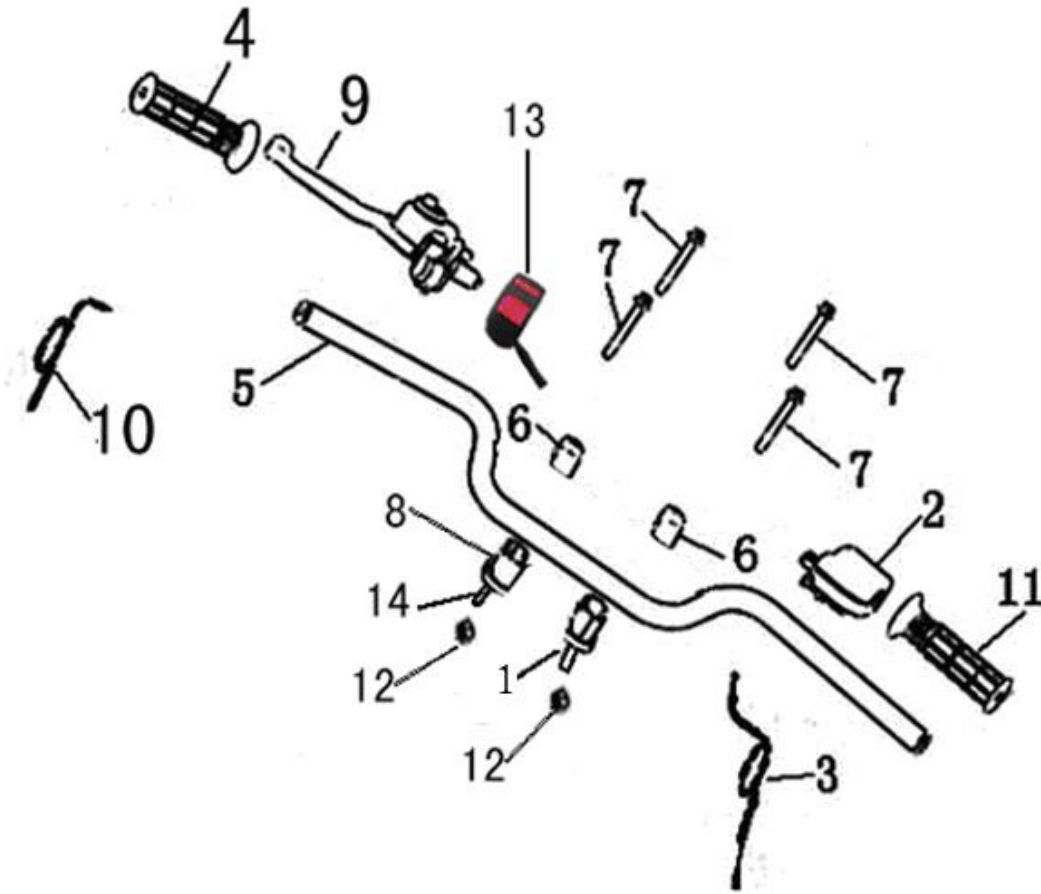

MINI BIKE-2 WITH BELT CVT

VERSION 1.0

2015-06-27

Parts available online at www.GoPowerSports.com

FIG. 1 FRAME GROUP

NO.	CODE	DESCRIPTION	QTY.
1	57100-PL	FRAME BODY COMP.	1
2	58001-PL	DUMMY PLATE. L	1
3	58002-PL	DUMMY PLATE. R	1
4	618710000125	LOCKING NUT M10x1.25	3
5	578910020125	FLANGE BOLT M10X1.25X20	1
6	58004-L	RR. BRAKE CONNECTING ROD	1
7	618708000125	LOCKING NUT M8x1.25	1
8	58007-L	STEPS BOLT M8 (RR. BRAKE CONNECTING ROD)	1
9	578910060125	FLANGE BOLT M10*1.25*60	2
10	58210-PL	REAR SWING ARM	1
11	7.020.077	SHOCK ABSORBING BUSHING φ10*φ30*30/35	2
12	578906016125	FLANGE BOLT M8X1.25X16	6
13	58401-L	SIDE STAND SPRING	1
14	58410--PL	SIDE STAND	1
15	58402-L	SIDE STAND BOLT	1
16	618706000000	LOCKING NUT M6	2
17	58510-L	PEDAL	2
18	578906035100	FLANGE BOLT M6X35	2
19	58310-PL	DUMMY FUEL TANK BRACKET	1
20	617008000125	NUT M8	1

Parts available online at www.GoPowerSports.com

FIG. 2 DRIVE ASSY

NO.	CODE	DESCRIPTION	QTY.
1	420-10	420 CHAIN MASTER LINK	1
2	420-104	DRIVE CHAIN 420-104	1
3	578908016125	FLANGE BOLT M8X1.25X16	4
4	6003-2RS	BEARING 6003-2RS	2
5	10101-PL1	TRANSITIONAL SHAFT	1
6	8011077080G000	OUTPUT GEAR-10T-420	1
7	618716000150	LOCKING NUT M16X1.5	1
8	58202-L	TRANSITIONAL SHAFT BEARING BUSHING 22X17.2-43	1
9	58200-PL	TRANSITIONAL SHAFT BRACKET	1
10	578906012100	FLANGE BOLT M6X12	2
11	58003-PL	CHAIN COVER	1
12	58209-PL1	KEY 5X5-70	1

FIG.3 REAR SHOCK ASSY.

NO.	CODE	DESCRIPTION	QTY.
1	63100-PL	SHOCK ABSORBER ASSY. RR	2
2	578710040125	FLANGE BOLT M10*1.25*40	4
3	618710000125	LOCKING NUT M10X1.25	4

FIG.4 HANDLE BAR ASSY.

NO.	CODE	DESCRIPTION	QTY.
1	578108030125	BOLT M10X27X1.25	1
2	40510-L	THROTTLE BRAK CET COMP.	1
3	60120-L	THROTTLE CABLE COMP.	1
4	58193-N	GRIP L.	1
5	40101-L	HANDLE BAR	2
6	43014-L	HANDLE BAR UPPER FIXED SEAT	4
7	578708030125	FLANGE BOLT M8X30	2
8	43015-L	HANDLEBAR LOWER FIXED SEAT	1
9	40090-L	BRAKE LEVER	1
10	40270-L	BRAKE CABLE	1
11	40520-L	GRIP R.	2
12	618710000125	LOCKING NUT M10*1.25	1
13	40600-L	ENGINE STOP BUTTON	2